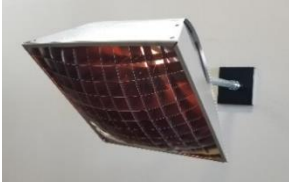

### Heat Map Examples

**Increase delivered heat by:**

Lower mounting height

Shallower mounting angle

Overlapping patterns are “additive” – ex: two overlapping 7°F zones will yield +14°F

### Mounting Options

Conduit Mount

Wall Mount

Yoke Mount

Flush Mount

Drop

Free Standing

Stainless steel stand, 34" to 79" height, foldable