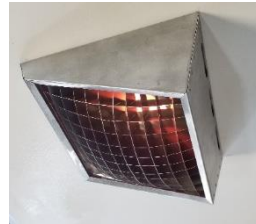

### Mounting Options

Conduit Mount

Wall Mount

Yoke Mount

Flush Mount

Drop

Free Standing

Stainless steel stand, 34" to 79" height, foldable