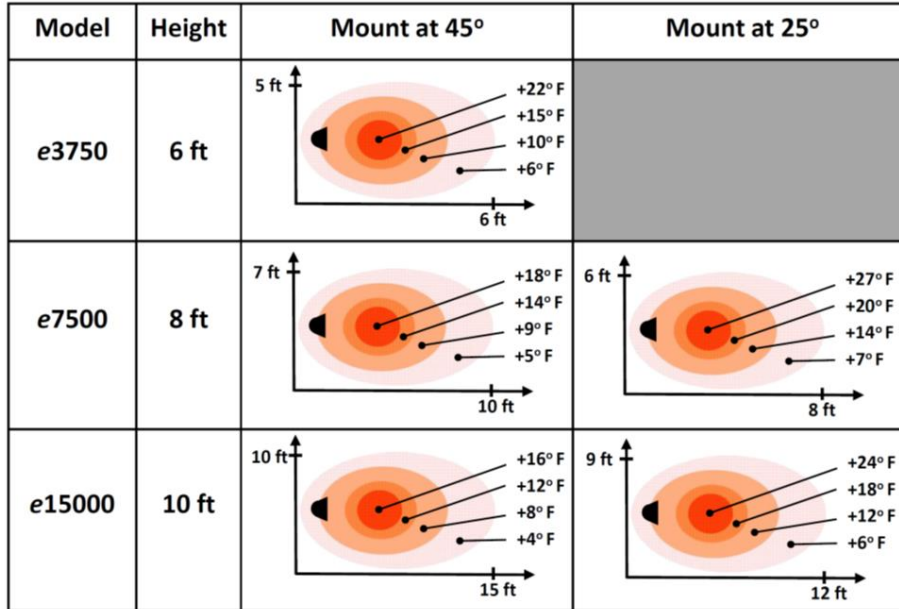

### Heat Map Examples

**Increase delivered heat by:**

Lower mounting height

Shallower mounting angle

Overlapping patterns are “additive” – ex: two overlapping 7°F zones will yield +14°F